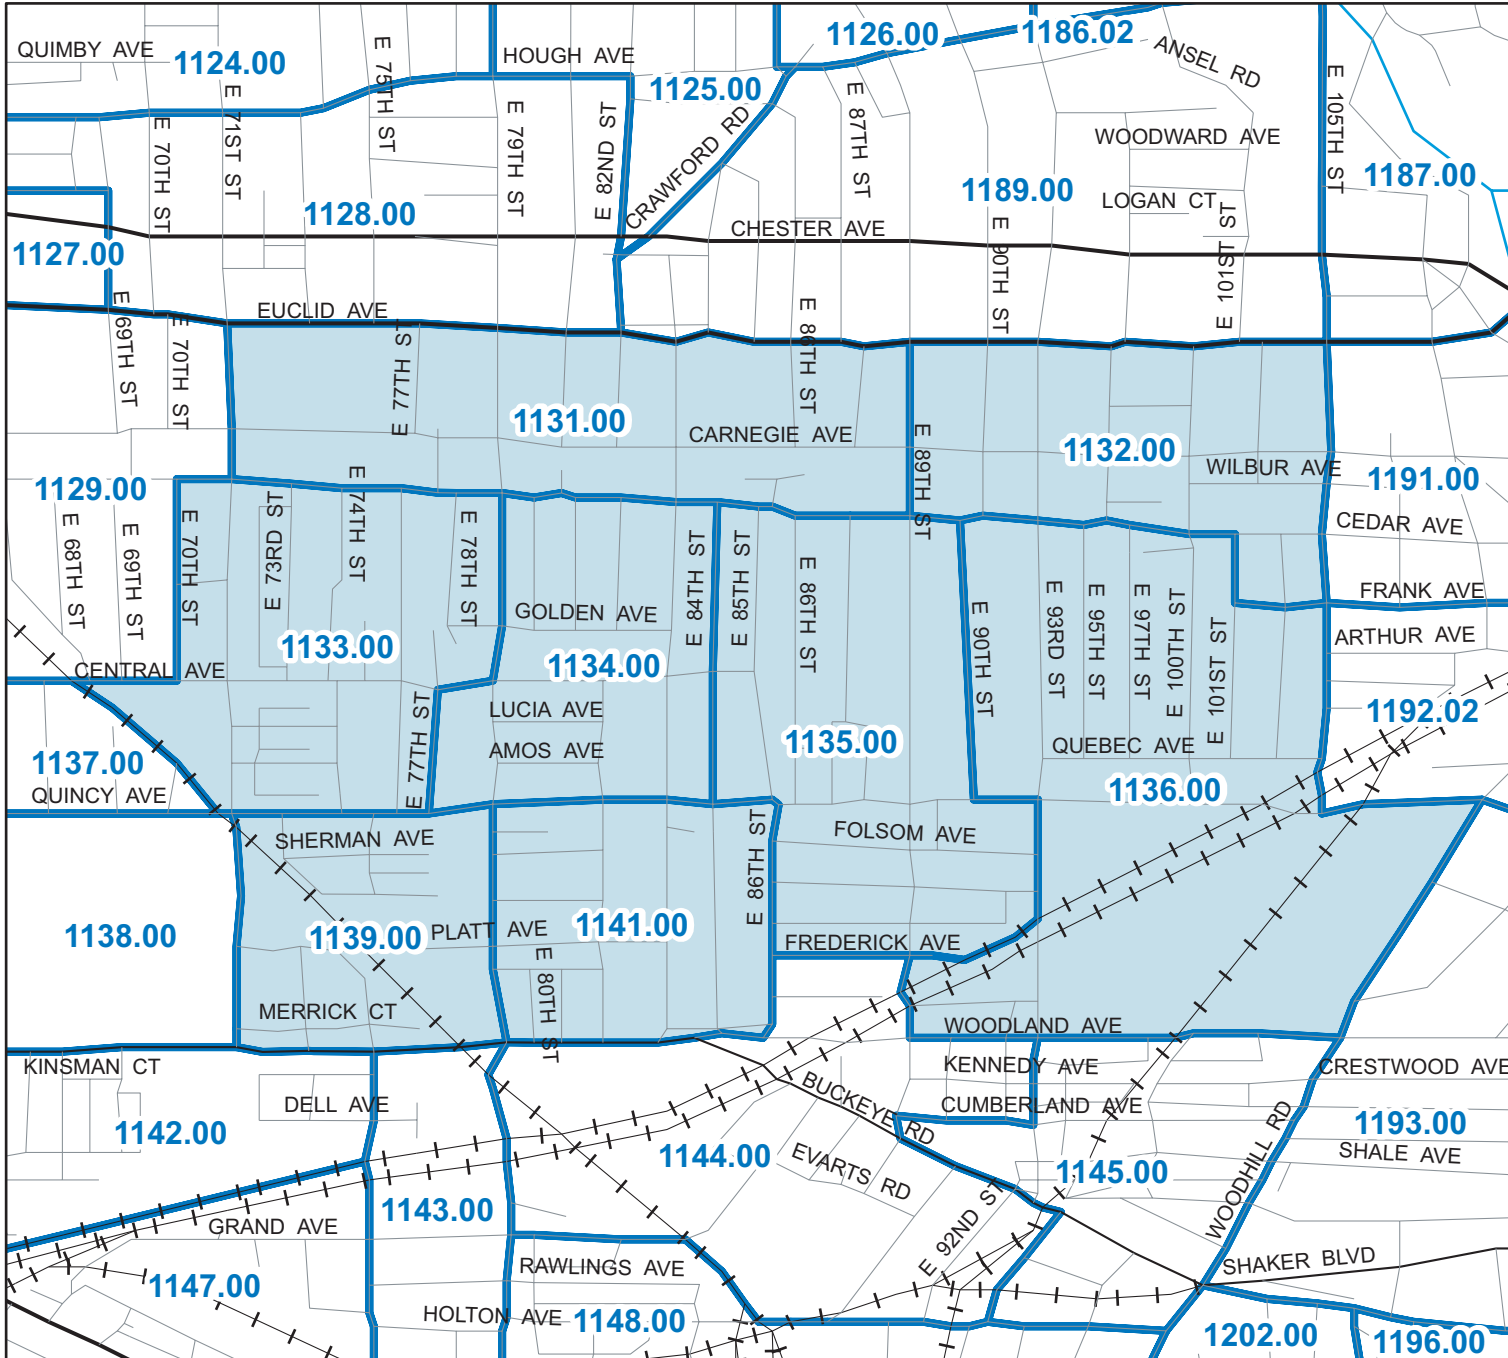

Fairfax Cleveland, OH (2000)

- Census Tract Boundary
- Neighborhood Boundary

Prepared by: Center on Urban Poverty
and Social Change,
Mandel School of Applied Social Sciences,
Case Western Reserve University
Source: ESRI

0 0.15 0.3 Mile